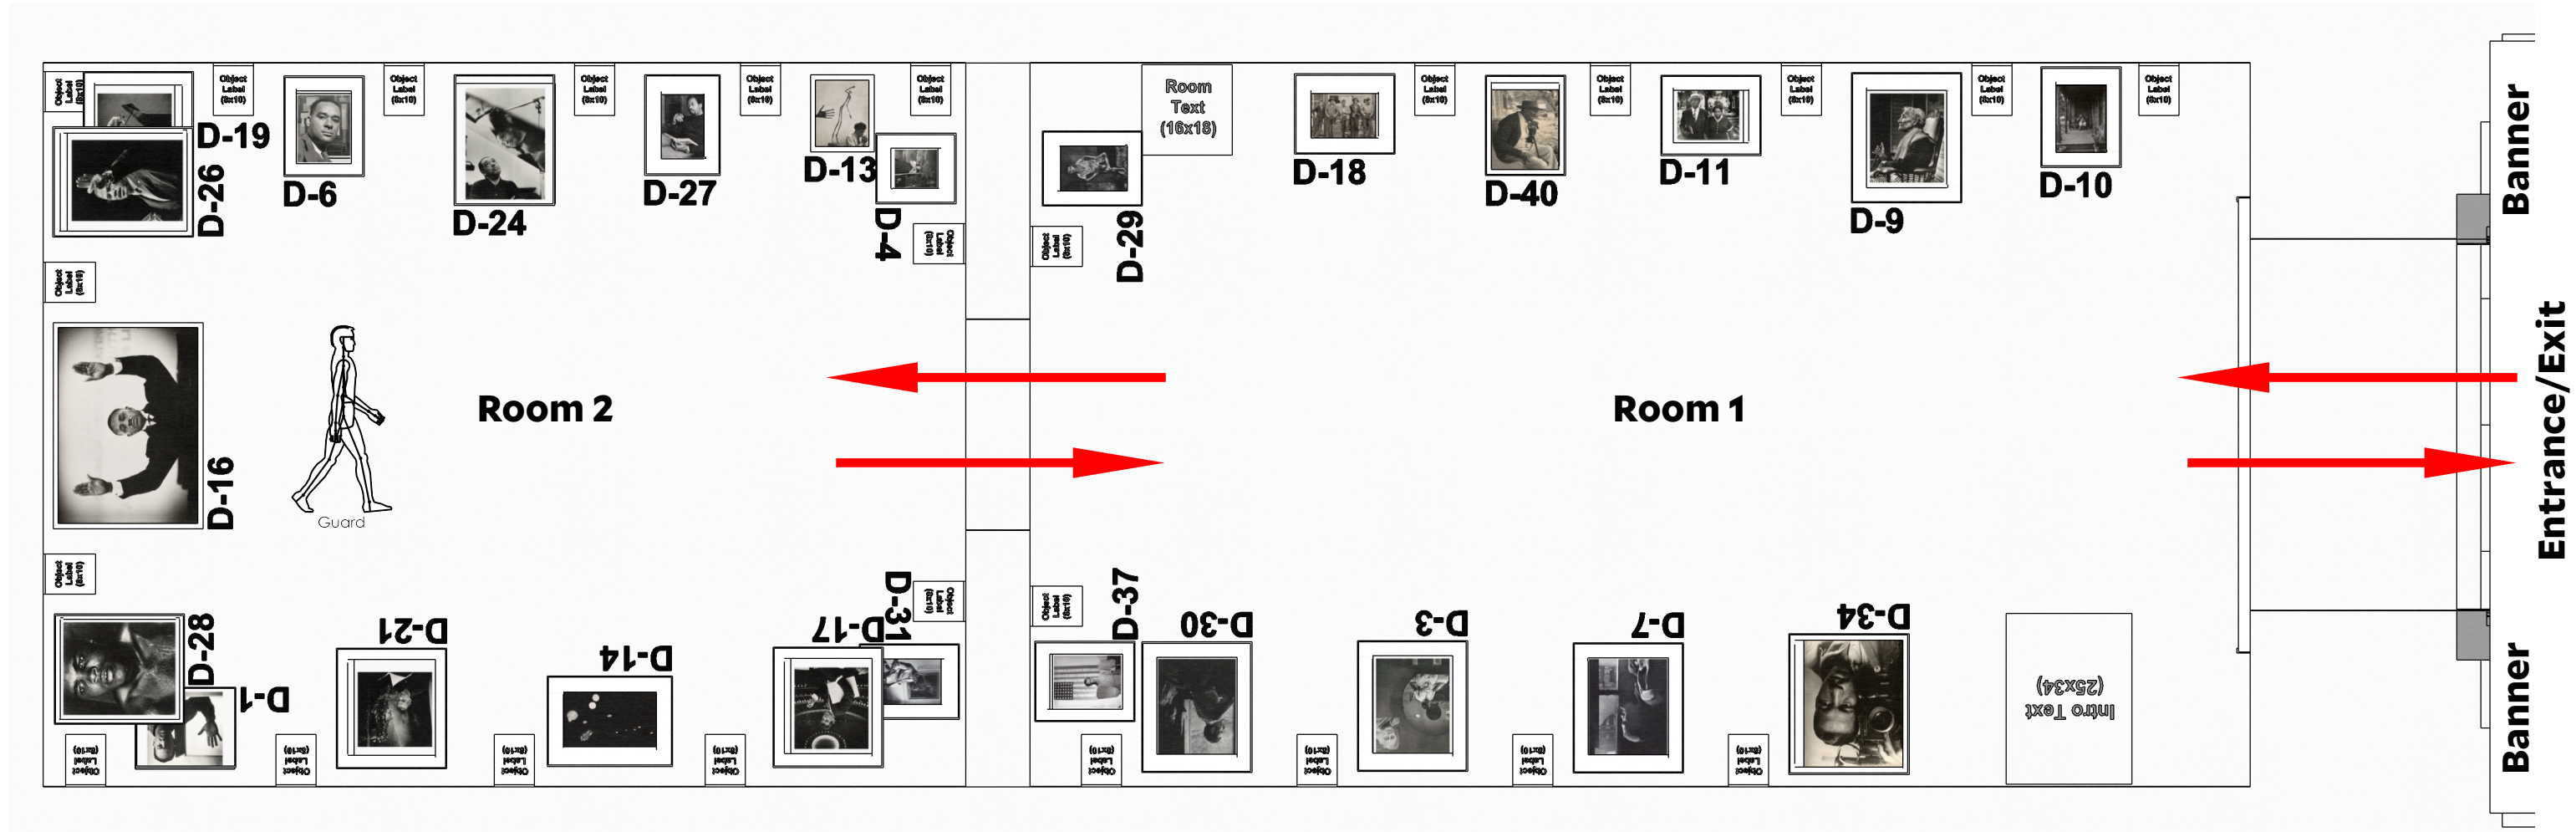

Key Plan

West Building - Ground Floor - Galleries - G22

Scale: 3/8" = 1'-0"